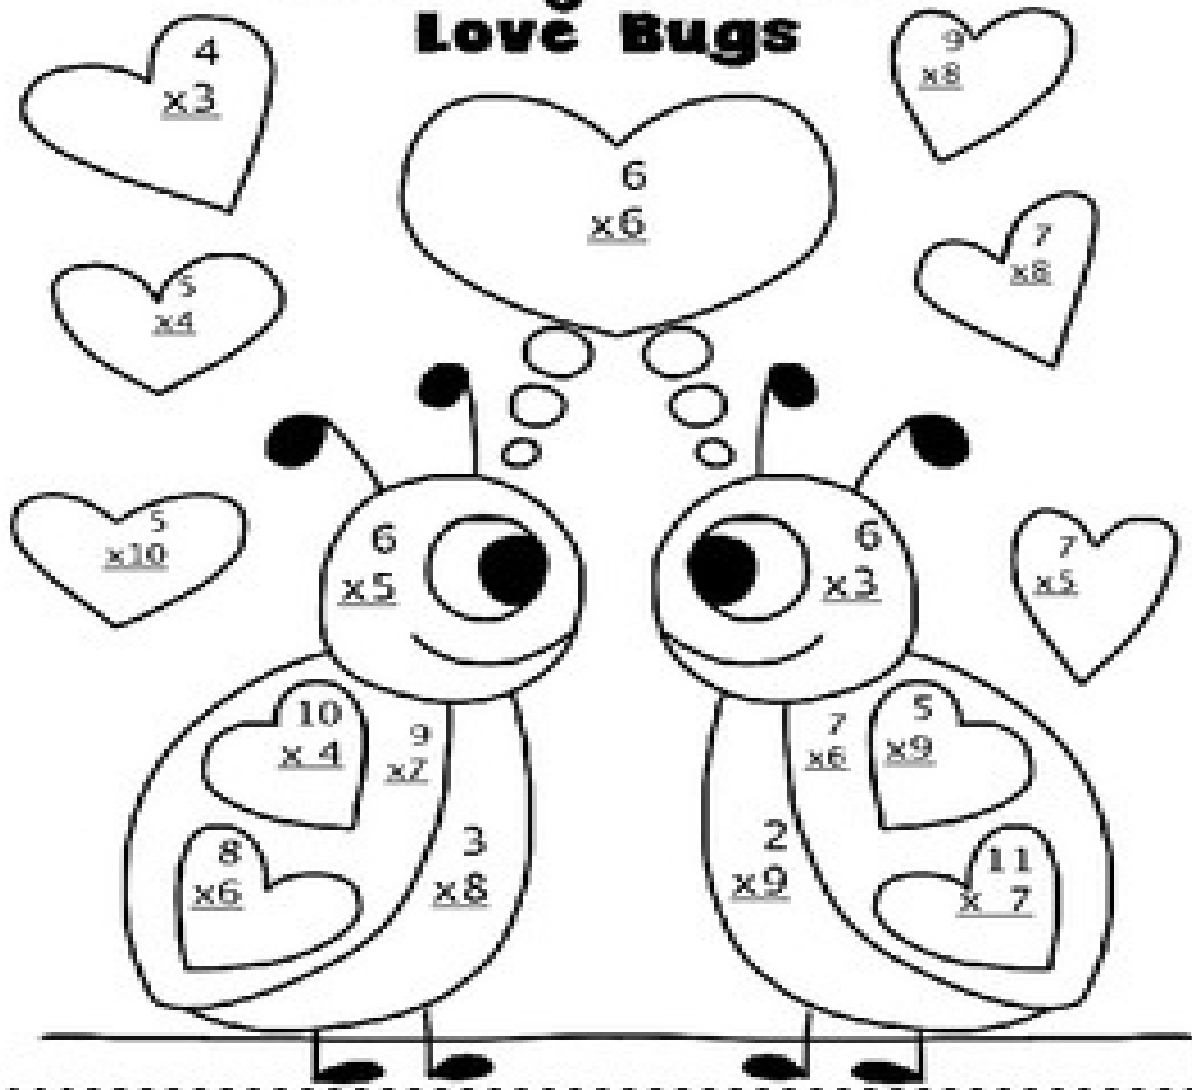

Color By Number: Love Bugs

- | | | |
|-------------------|--------------------|--------------------|
| Red: 63, 20, 18 | Orange: 48, 40, 72 | Yellow: 35, 30, 24 |
| Green: 45, 77, 12 | Blue: 50, 42 | Purple: 56, 36 |