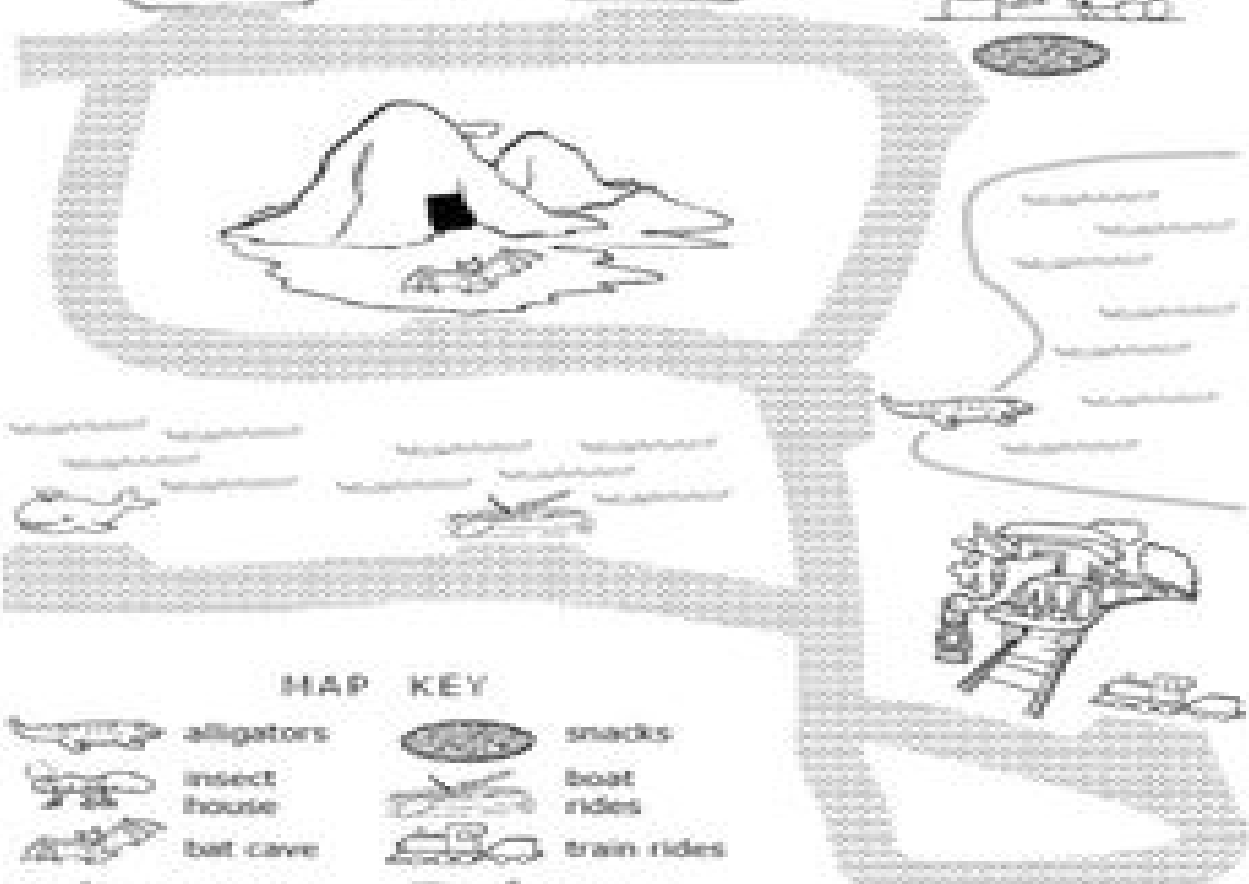

Sheron Zoo Map

Color each symbol on the map key, then use the same color on the map.

MAP KEY

alligators

snacks

insect house

boat rides

bat cave

train rides

aquarium

whales