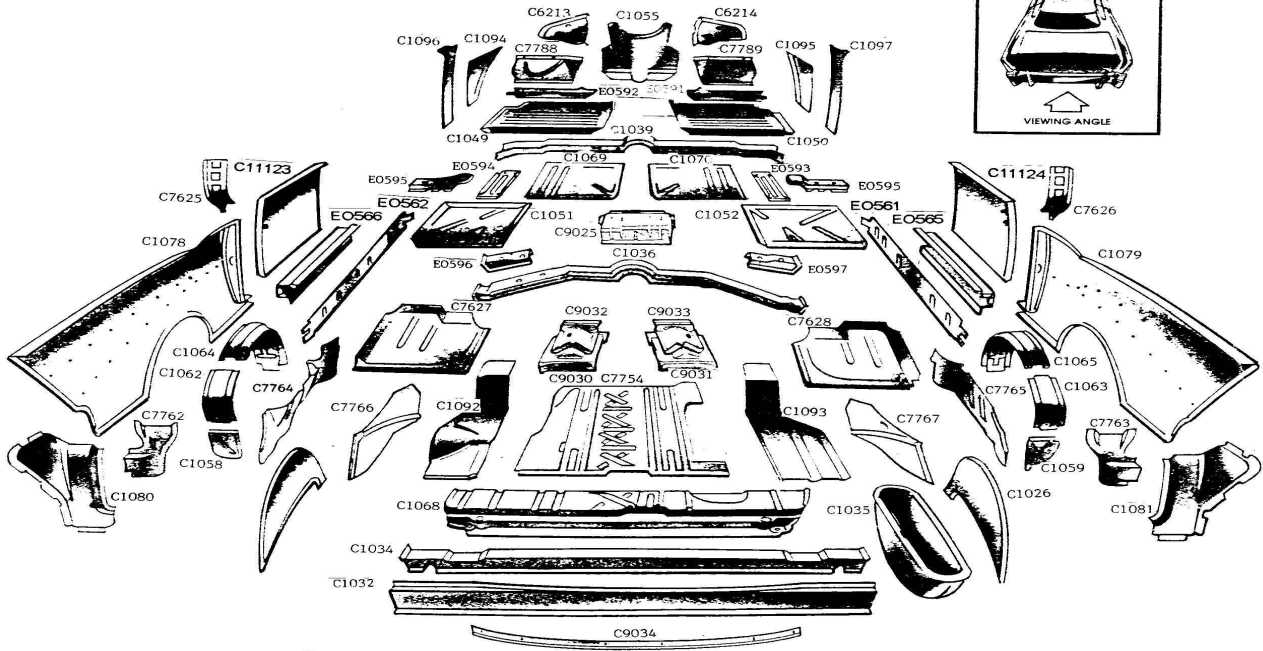

55-57 CHEVY SHEET METAL

- HLP-7 HEADLIGHT PANEL
- IDL-1 INNER DOG LEG - 4-DOOR
- QFFS-4 QUARTER PANEL FENDER SECTION
- RFP-13 REAR FENDER PANEL

- HLP-8 HEADLIGHT PANEL
- OHH-5 OUTER HEADLIGHT HOUSING
- IDL-1 INNER DOG LEG - 4-DOOR
- QFFS-16 QUARTER PANEL FENDER SECTION
- HT & CONV. - ALTER FOR 2-DR
- RFP-24 REAR FENDER PANEL