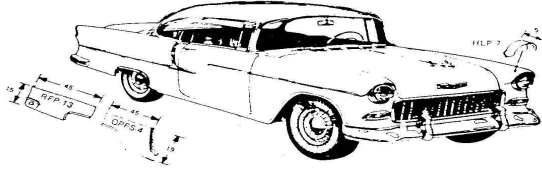

55-57 CHEVY SHEET METAL

- HLP-7 HEADLIGHT PANEL
- IDL-1 INNER DOG LEG - 4-DOOR
- QFFS-4 QUARTER PANEL FENDER SECTION
- RFP-13 REAR FENDER PANEL

- HLP-8 HEADLIGHT PANEL
- OHH-5 OUTER HEADLIGHT HOUSING
- IDL-1 INNER DOG LEG - 4-DOOR
- QFFS-16 QUARTER PANEL FENDER SECTION
- HT & CONV. - ALTER FOR 2-DR
- RFP-24 REAR FENDER PANEL