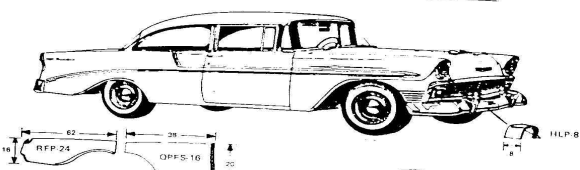

55-57 CHEVY SHEET METAL

- HLP-7 HEADLIGHT PANEL
- IDL-1 INNER DOG LEG - 4-DOOR
- QFFS-4 QUARTER PANEL FENDER SECTION
- RFP-13 REAR FENDER PANEL

- HLP-8 HEADLIGHT PANEL
- OHH-5 OUTER HEADLIGHT HOUSING
- IDL-1 INNER DOG LEG - 4-DOOR
- QFFS-16 QUARTER PANEL FENDER SECTION
- HT & CONV. - ALTER FOR 2-DR
- RFP-24 REAR FENDER PANEL